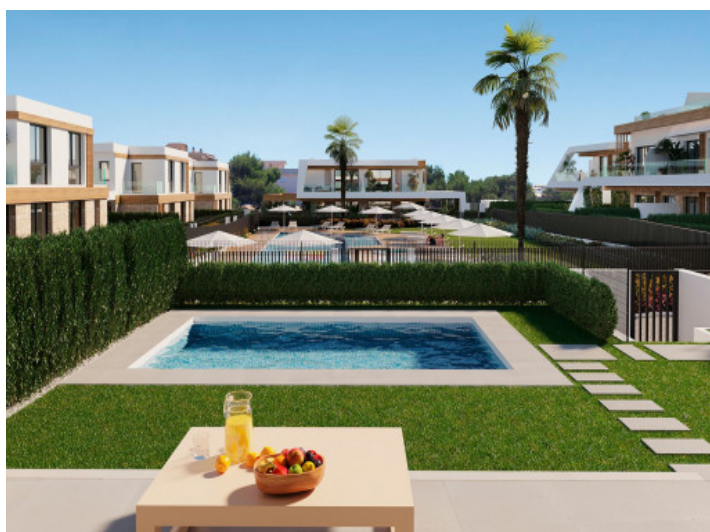

Cala Ratjada

référence du bien 119606S

All information is correct to the best of our knowledge. Errors and prior sale excepted. This prospectus is purely for information purposes. Only the notarized deed of sale is legally binding.