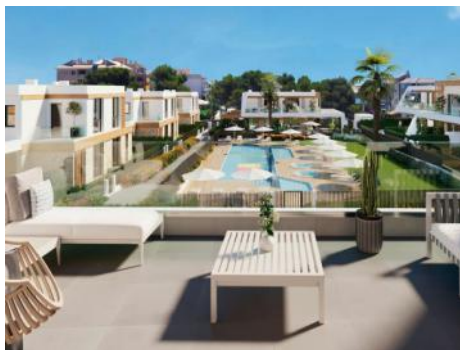

Cala Ratjada

référence du bien 119606S

PORTA MALLORQUINA®

Your home. Our passion.

Luxury new construction semi-detached houses with all amenities in Cala Ratjada

séjour: 333 m²
terrain : 510 m²
chambres: 3
salles de bain: 4
vue sur la mer: -

energy certificate: en proceso

prix: € 1.135.000,-

Cala Ratjada

référence du bien 119606S

description:

Discover your dream home! The exclusive semi-detached houses offer you the perfect retreat in a stunning setting. Each unit features spacious 3 bedrooms and 3 or 4 bathrooms, as well as the option to purchase a private swimming pool.

Enjoy the idyllic location, just 600 meters from the picturesque port of Cala Ratjada and surrounded by beautiful coves with turquoise waters. The perfect setting for unforgettable moments.

In addition to your private paradise, a radiant communal pool, luxurious Jacuzzis, cozy rest areas and a spacious terrace where you can relax await you in the common areas.

Each house offers its own parking space as well as the pre-installation of a charging station for electric vehicles. So you are always well taken care of.

Don't miss the opportunity to live in these exquisite semi-detached houses in one of the most sought-after coastal resorts in Mallorca. Experience pure luxury and make this place your home!